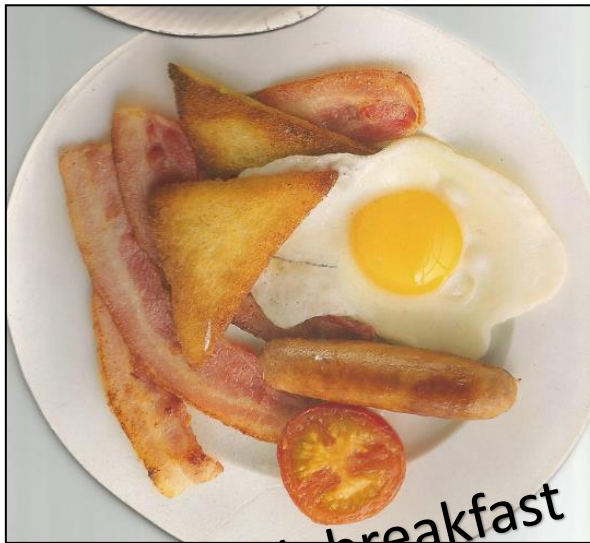

the London Dungeon

the Natural History Museum

a full English breakfast

an afternoon tea

steak & kidney pie

fish & chips

Indian food

a pub